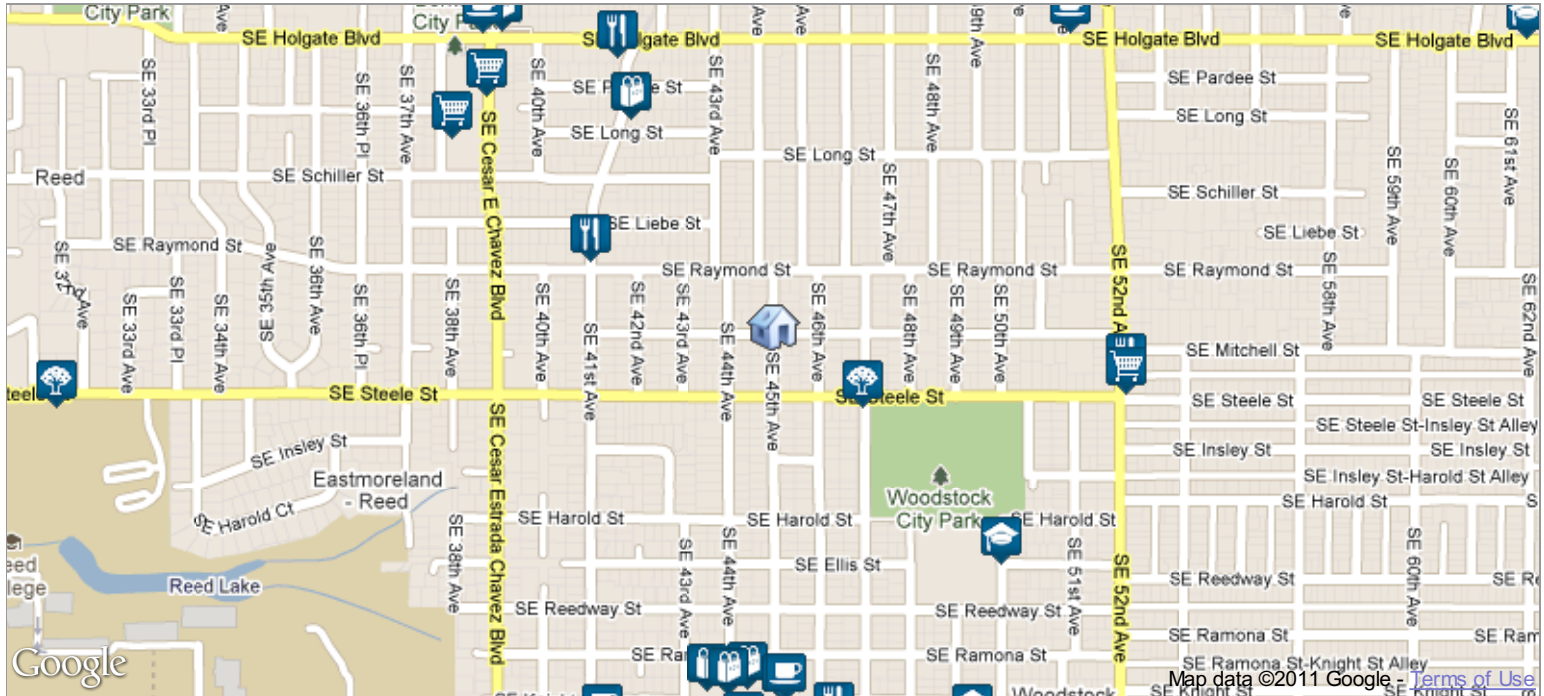

Walk Score®

75

Out of 100

Very Walkable

Restaurants	
Busy Corner	0.23mi
4927 Southeast 41st Avenue	
The Hutch On Holgate	0.34mi
4515 Southeast 41st Avenue	
Toast	0.37mi
5222 Southeast 52nd Avenue	
Country Bill's	0.42mi
4415 SE Woodstock Blvd	
Tom Yum Thai	0.42mi
4309 SE Woodstock Blvd	
Delta Cafe	0.46mi
4607 Southeast Woodstock Boulev	

Coffee	
Pappacino's	0.42mi
4411 SE Woodstock Blvd	
Starbucks	0.42mi
4515 SE Woodstock	
Mocha Express	0.42mi
5111 Southeast Holgate Boulevard	
Starbucks	0.45mi
4437 Southeast 39th Avenue	
Papaccino's	0.47mi
4411 Southeast Woodstock Blvd #	
First Cup Coffee House	0.5mi
4103 Southeast Woodstock Boulev	

Groceries	
Power Zone Market	0.37mi
5230 Southeast 52nd Avenue	
Limbo Inc	0.41mi
4707 Southeast Cesar E Chavez Bl	
Trader Joe's	0.42mi
4715 Southeast Cesar E Chavez Bl	
Safeway	0.42mi
4515 S.E. Woodstock	
An Dong Market	0.93mi
5441 Southeast Powell Boulevard	
e. moreland market & kitchen	1.17mi
3616 Southeast Knapp Street	

Shopping	
forrestina vintage	0.27mi
4626 Southeast 41st Avenue	
Plue Children's Store	0.41mi
4431 Southeast Woodstock Boulev	
Collage	0.42mi
4429 SE Woodstock Blvd	
Safeway Food & Drug	0.42mi
4515 Southeast Woodstock Boulev	
Bi-Mart	0.42mi
4315 Southeast Woodstock Boulev	
Walgreens Pharmacies	0.44mi
3909 Southeast Holgate Boulevard	